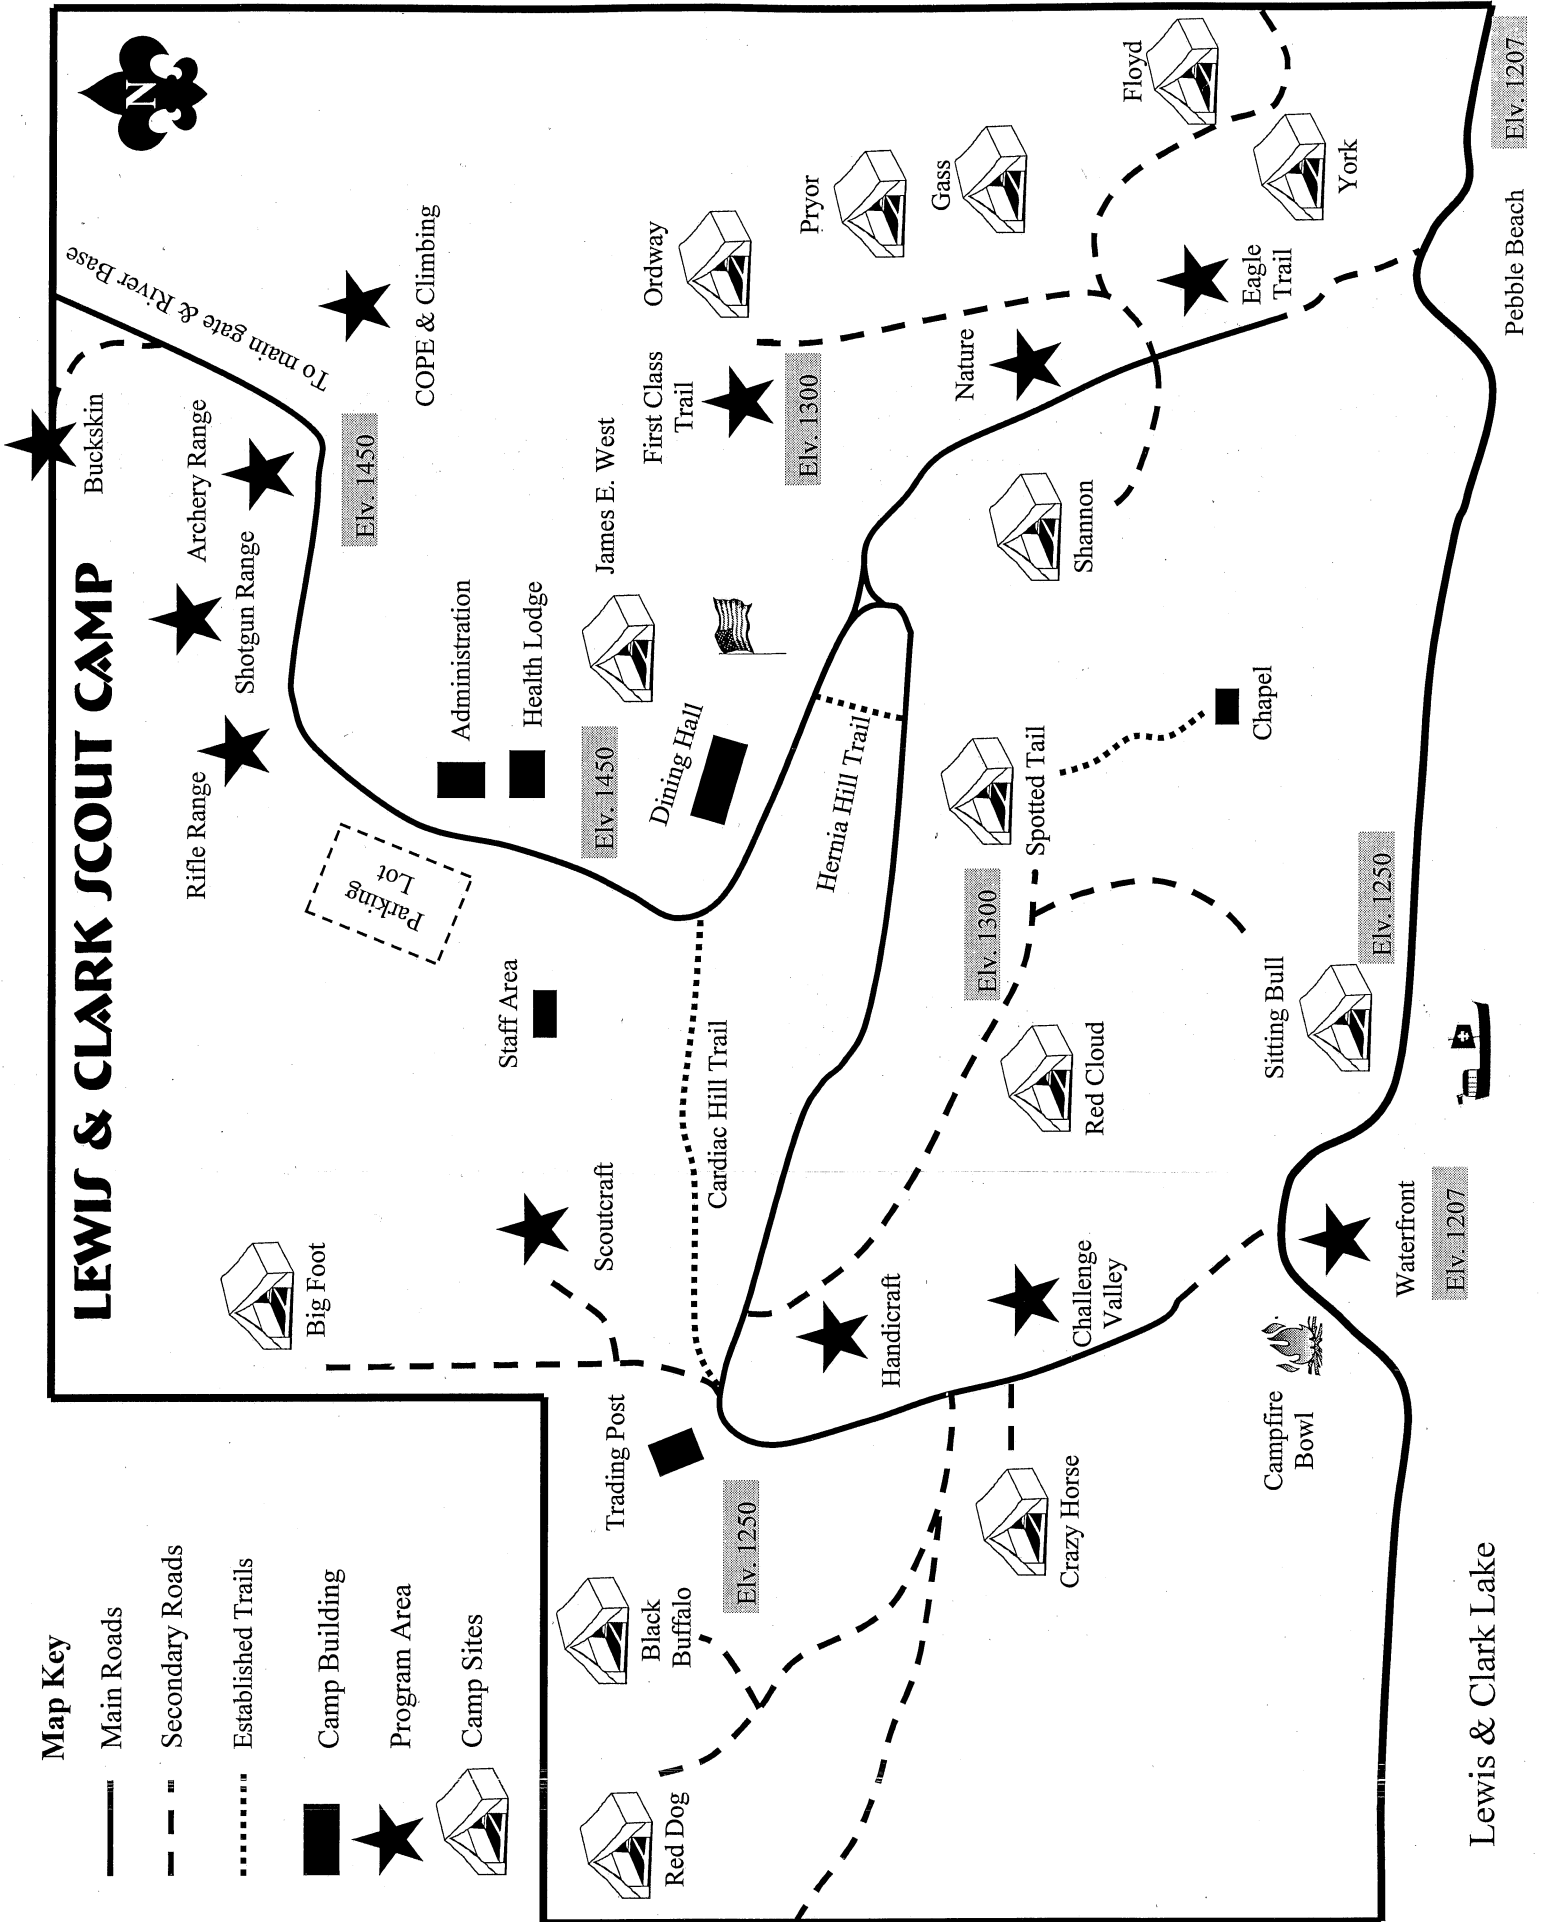

Map Key

- Main Roads
- - - Secondary Roads
- Established Trails
- Camp Building
- ★ Program Area
- 🏠 Camp Sites

LEWIS & CLARK SCOUT CAMP

Lewis & Clark Lake

Pebble Beach

Elev. 1207